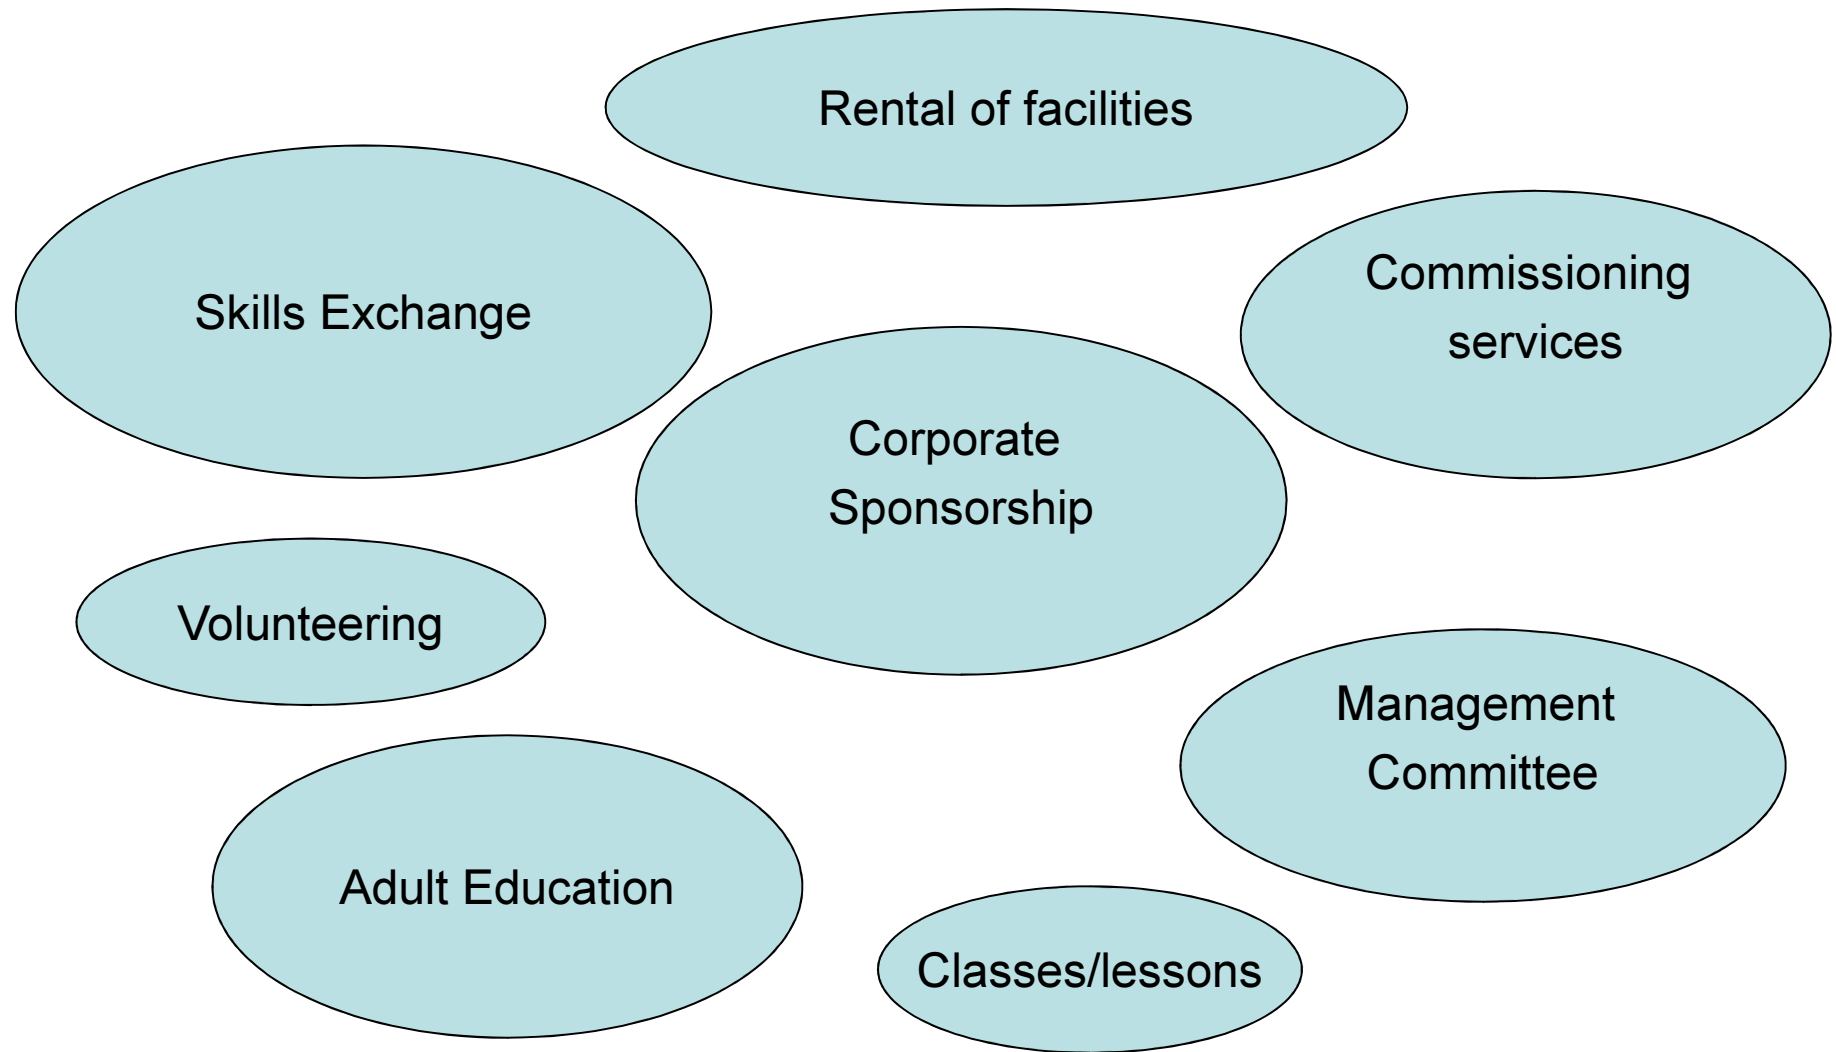

Opportunities for all